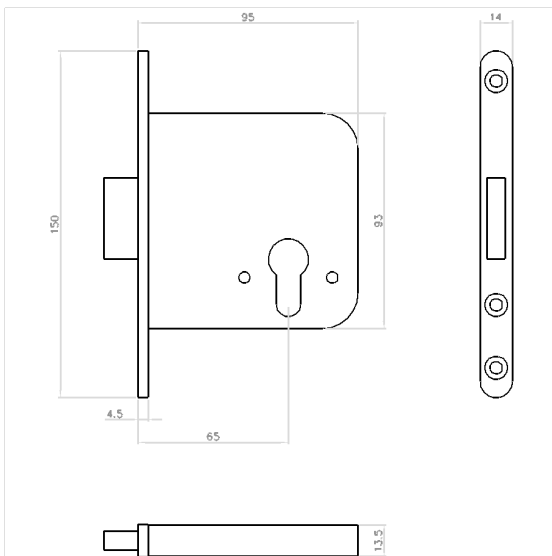

Care Solutions

Care Mortise bolt lock

Article number: 0256050016

Product image

Technical specifications

Product group	1000
Product	Mortise bolt lock
Short name	NY.ERS 76 PZ
Length	110 mm
Width	15 mm
Height	150 mm
Material	Plastic
Colour	Black (016)

Technical drawing

Product description

- Design partition solutions for doors and partitions made of HPL board material
- for partition doors from door thickness 22 mm
- corrosion and maintenance free
- Forend 14 x 150 x 4.5 mm
- with perforation profile cylinder