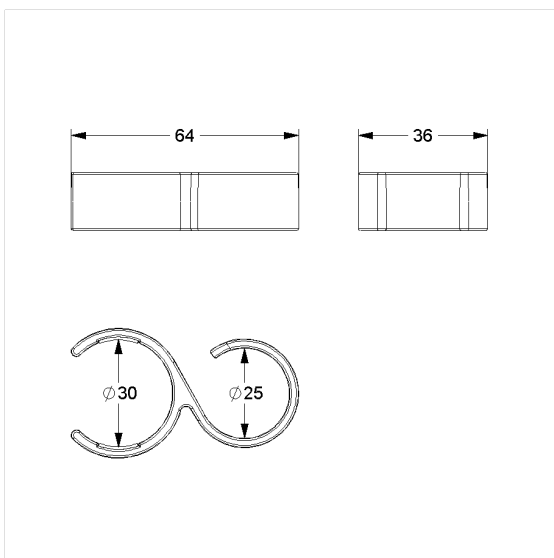

## Care Solutions · Nylon Care Accessories

Nylon Care Hook / Shower hose guide,  
retrofittable

Article number: 0925391035

### Technical specifications

Product group	1500
Product	Hook / Shower hose guide, retrofittable
Length	65 mm
Width	35 mm
Height	15 mm
Material	polyamide
Surface	high gloss
Colour	available in nylon colours

### Product description

- Nylon Care - a well-tries and proven product family with a wide range of variants, three product series suiting many different requirements
- for clipping on Nylon Care Shower handrails and shower rails
- serves as a hook on shower handrails or for guiding the shower hose on the shower head rail
- with rubber inserts for slip resistance