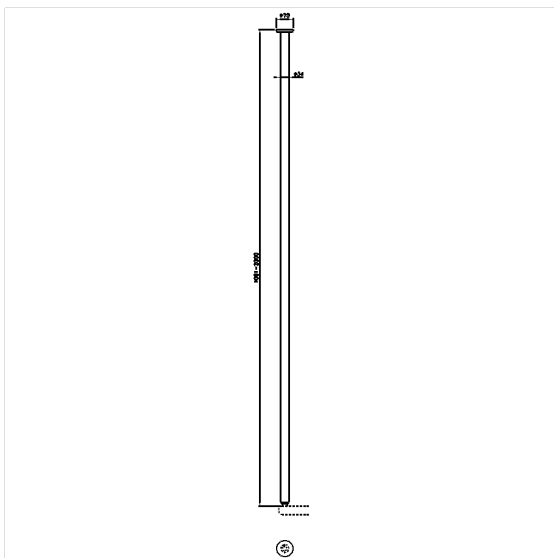

Care Solutions · Nylon Care 400

NORMBAU

PASSION FOR CARE

Nylon Care 400 Ceiling support

Article number: 0781150018

Product image

Technical specifications

Product group	1500
Product	Ceiling support
Length	1001 - 2000 mm
Material	polyamide
Surface	high gloss
Diameter	34 mm
Colour	available in nylon colours

Technical drawing

Product description

- Nylon Care - a well-trying and proven product family with a wide range of variants, three product series suiting many different requirements
- for Nylon Care 400 Shower curtain rails
- can be shortened (length)
- for fixing on connection thread of the shower curtain rail
- with plastic rose \varnothing 70mm for concealed screw fixing and glass fiber reinforced plastic base
- In case of lightweight partition walls a backfill made of min. 20mm hardwood is needed
- expandable with ceiling support for suspended ceiling 0300348 / 0300349
- supplied with stainless steel Torx screw s \varnothing 6 x 70 mm and plugs