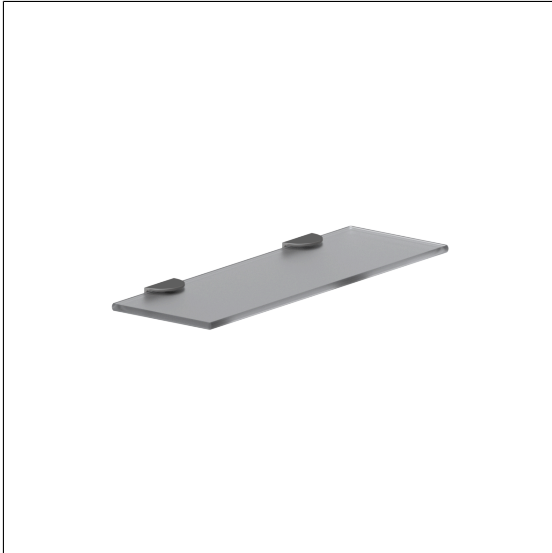

Care Solutions · Inox Care Accessories

Inox Care Glass shelf

Article number: 2290410009

Product image

Technical specifications

Product group	5600
Product	Glass shelf
Length	400 mm
Width	36 mm
Height	133 mm
Material	stainless steel, material No. 1.4301 (A2, AISI 304), Glass shelf
Surface	brushed finish, Glass clear
Colour	Stainless steel (009)

Technical drawing

Product description

- Inox Care as a robust and timeless classic with bacteriostatic properties
- Surface prevents visible fingerprints
- for wall mounting
- concealed screw fixing
- supplied with fixing material