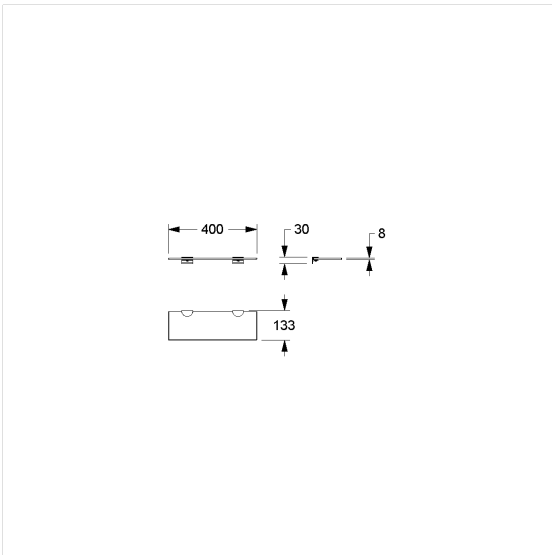

Care Solutions · Inox Care Accessories

Inox Care Glass shelf

Article number: 2290410009

Product image

Technical specifications

Product group	5600
Product	Glass shelf
Length	400 mm
Width	36 mm
Height	133 mm
Material	stainless steel, material No. 1.4301 (A2, AISI 304), Glass shelf
Surface	brushed finish, Glass clear
Colour	Stainless steel (009)

Technical drawing

Product description

- Inox Care as a robust and timeless classic with bacteriostatic properties
- Surface prevents visible fingerprints
- for wall mounting
- concealed screw fixing
- supplied with fixing material