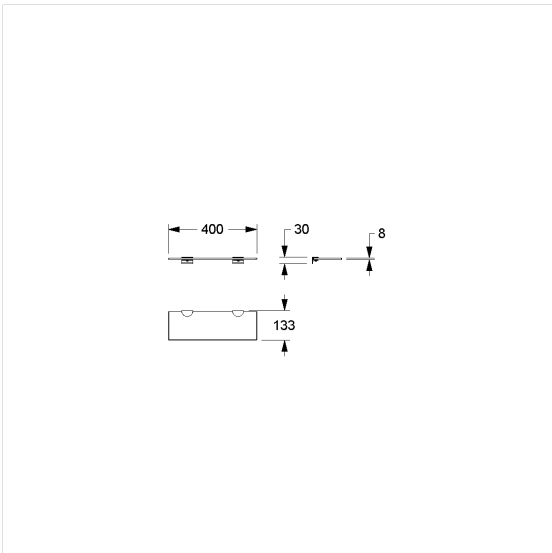

Inox Care Glass shelf

Article number: 2290410009

Product image

Technical specifications

Product group	5600
Product	Glass shelf
Length	400 mm
Width	36 mm
Height	133 mm
Material	stainless steel, material No. 1.4301 (A2, AISI 304), Glass shelf
Surface	brushed finish, Glass clear
Colour	Stainless steel (009)

Technical drawing

Product description

- Inox Care as a robust and timeless classic with bacteriostatic properties
- Surface prevents visible fingerprints
- for wall mounting
- concealed screw fixing
- supplied with fixing material