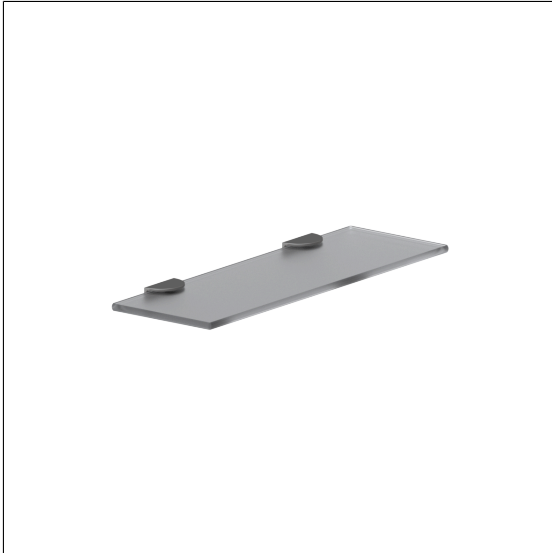

Inox Care Glass shelf

Article number: 2290410009

Product image

Technical specifications

Product group	5600
Product	Glass shelf
Length	400 mm
Width	36 mm
Height	133 mm
Material	stainless steel, material No. 1.4301 (A2, AISI 304), Glass shelf
Surface	brushed finish, Glass clear
Colour	Stainless steel (009)

Technical drawing

Product description

- Inox Care as a robust and timeless classic with bacteriostatic properties
- Surface prevents visible fingerprints
- for wall mounting
- concealed screw fixing
- supplied with fixing material