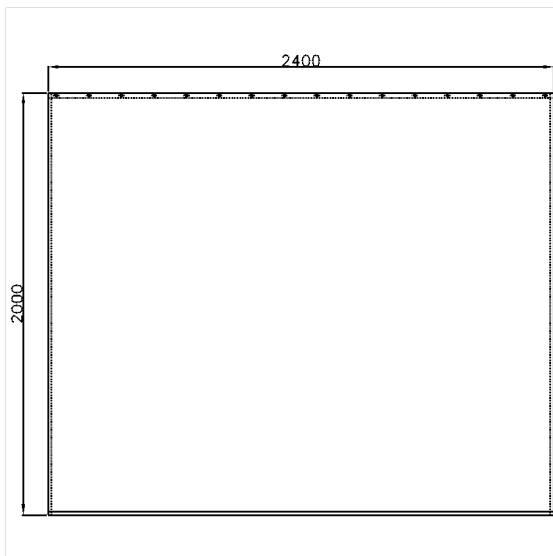

Care Solutions

Care Shower curtain

Article number: 0787350059

Product image

Technical specifications

Product group	1900
Product	Shower curtain
Width	2400 mm
Length	1 mm
Material	fabric
Colour	available in the shower curtains colours

Technical drawing

Product description

- for Cavere Care Shower curtain rails
- fungicidal
- washable at 40°C and suitable for disinfection up to 60°C
- quick drying and water repellent
- with nickel-plated brass eyelets for curtain rings
- hemmed and with a sewn in coated lead band
- available in following shower curtain colours:
 - 019 - White with structure
 - 051 - White with oval pattern
 - 052 - Grey with oval pattern
 - 054 - White with diagonal stripes
 - 059 - White Trevira CS
- white made of Trevira CS material (059) additionally flame retardant according to DIN 4102, building material category B1,
- colour pattern available upon request
- upon request available in different lengths