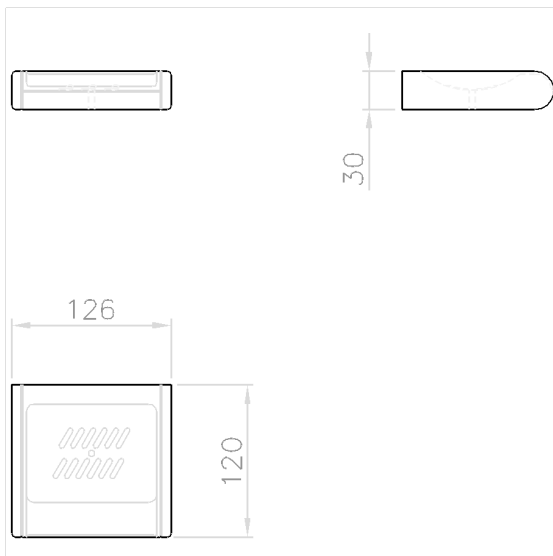

## Care Solutions · Nylon Care Accessories

Nylon Care Soap dish,  
with drain hole

Article number: 0824010019

### Technical specifications

Product group	1500
Product	Soap dish, with drain hole
Length	126 mm
Width	120 mm
Height	30 mm
Material	PMMA
Surface	high gloss
Colour	available in nylon colours (except 028 Traffic grey)

### Technical drawing