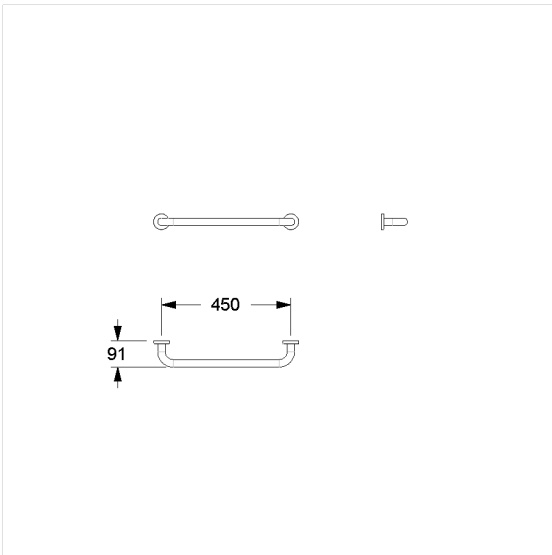

Technical drawing

Product description

- Special Care PSY used to reduce the risk of suicide
- release function activated before reaching the load of 25kg
- Reusable by clipping on
- for hanging towels
- with plastic rose $\varnothing$ 60mm for concealed screw fixing
- supplied with fixing material