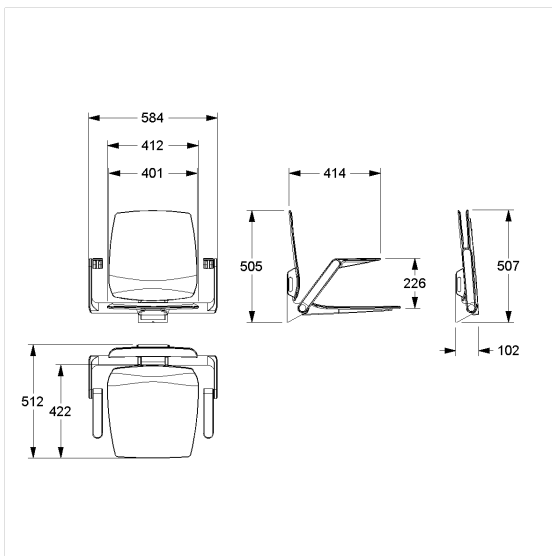

Care Solutions · Modular Seating Solution

Ascento Lift-up shower seat vario,
with backrest and armrests

Article number: 8750013151

Product image

Technical specifications

Product group	8700
Product	Lift-up shower seat, with backrest and armrests
System	vario
Length	584 mm
Height	505 mm
Width	512 mm
Material	Polypropylene, support bracket and wall plate made of aluminium, base plate made of stainless steel, material No. 1.4301 (A2 AISI 304)
Surface	matt
Colour	available in Ascento colours
Loading	max. 150 kgs

Technical drawing

Product description

- Ascento as Modular Seating Solution, expandible and combinable
- ergonomic formed seat with rounded outer edges
- ergonomic formed backrest with rounded outer edges
- armrest can be folded up/down separately from each other
- with adjustable brake
- locked in place in vertical position
- Fixing set has to be determined according to conditions on site, is to be ordered separately