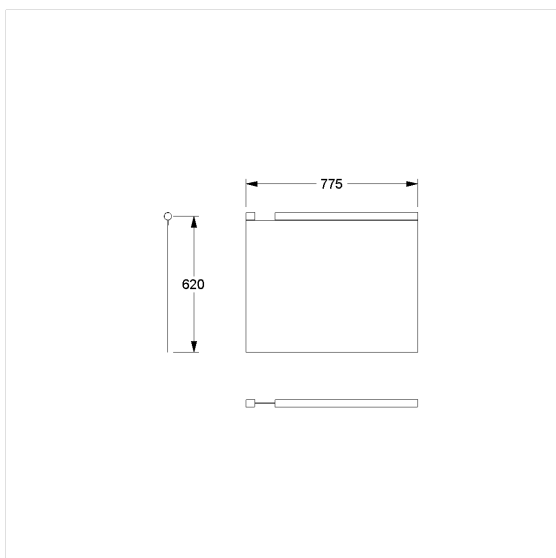

Care Shower guard rail

Article number: 0787014059

Product image

Technical specifications

Product group	1900
Product	Shower guard rail
Width	775 mm
Length	620 mm
Material	fabric
Colour	available in the shower curtains colours

Technical drawing

Product description

- fungicidal
- for Inox Care and Nylon Care Lift-up support rails L= 850 and 900 mm
- washable at 40°C and suitable for disinfection up to 60°C
- quick drying and water repellent
- hemmed and with a sewn in coated lead band
- with velcro fastening
- available in following shower curtain colours:
 - colour 019 - white with structure
 - colour 051 - white with oval pattern
 - colour 052 - grey with oval pattern
 - colour 054 - white with diagonal stripes
 - colour 059 - white Trevira CS
- white made of Trevira CS material (059) additionally flame retardant according to DIN 4102, building material category B1,
- colour pattern available upon request
- upon request available in different lengths