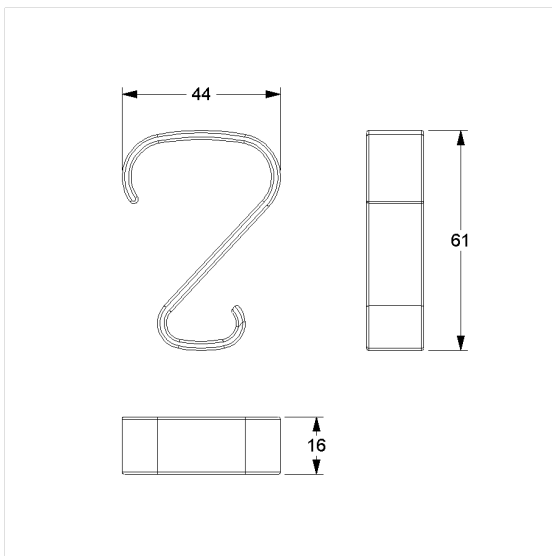

Care Solutions · Cavere Care Accessories

Cavere Care Hook,
retrofittable

Article number: 7500140095

Product image

Technical specifications

| | |
|---------------|--|
| Product group | 7010 |
| Product | Hook, retrofittable |
| Length | 60 mm |
| Width | 45 mm |
| Height | 15 mm |
| Material | polyamide |
| Surface | scratch-resistant powder coating with antibacterial protection (except 091 Carbon black) |
| Colour | available in Cavere colours |

Technical drawing

Product description

- Cavere Care as an award-winning product family with excellent design for all requirements
- for clipping on Cavere Care Shower handrails
- versatile use in the shower area
- for hanging utensils