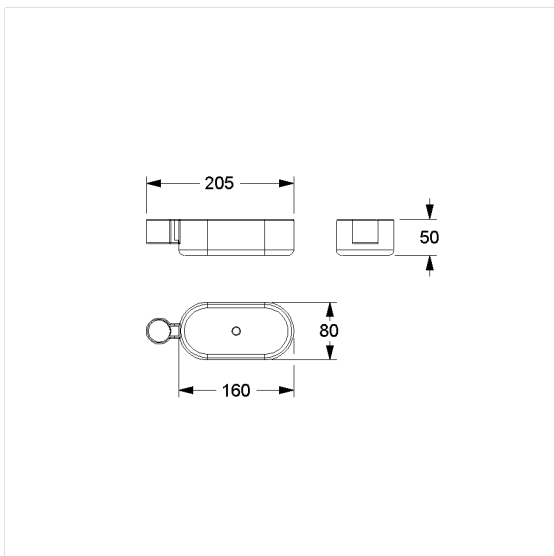

## Care Solutions · Nylon Care Accessories

Nylon Care Shower box,  
retrofittable

Article number: 0925380067

### Technical specifications

Product group	0200
Product	Shower box, retrofittable
Length	160 mm
Width	80 mm
Height	50 mm
Storage space	100 cm <sup>2</sup>
Material	polyamide
Surface	high gloss
Colour	available in nylon colours and Red-White (912)

### Product description

- Nylon Care - a well-trying and proven product family with a wide range of variants, three product series suiting many different requirements
- for Nylon Care Shower head rails
- storage space with drain hole