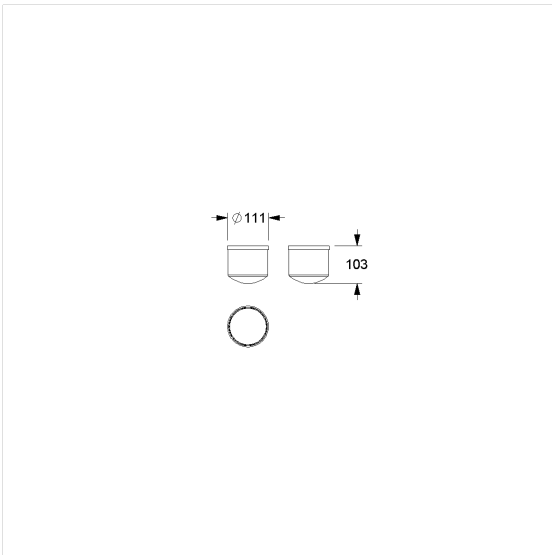

Care Solutions · Nylon Care Accessories

Nylon Care Spare toilet brush pot

Article number: 0925490015

Product image

Technical specifications

Product group	0200
Product	Spare toilet brush pot
Length	148 mm
Width	135 mm
Height	103 mm
Material	polyamide
Surface	high gloss
Colour	available in nylon colours

Technical drawing

Product description

- Nylon Care - a well-trying and proven product family with a wide range of variants, three product series suiting many different requirements
- for Nylon Care Toilet brush set 0925400 / 4925400