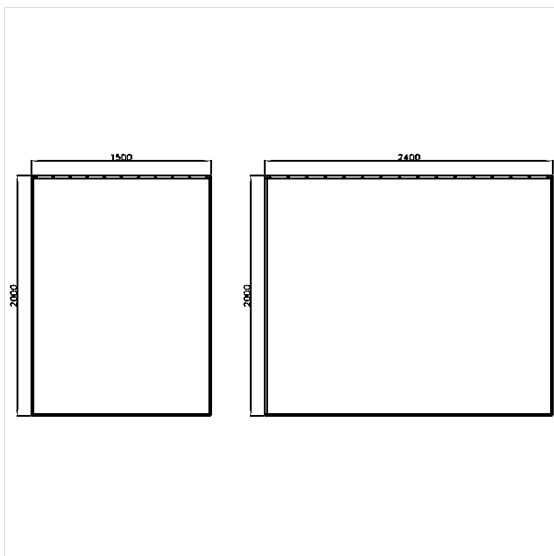

Care Solutions

Care Shower curtain,
two pieces

Article number: 0787630054

Product image

Technical specifications

Product group	1900
Product	Shower curtain, two pieces
Width	1500 mm
Width part 2	2400 mm
Length	1 mm
Material	Polyester
Colour	available in the shower curtains colours

Technical drawing

Product description

- for Cavere Care Shower curtain rails
- antibacterial and fungicidal
- washable at 40°C and suitable for disinfection up to 60°C
- quick drying and water repellent
- with nickel-plated brass eyelets for curtain rings
- hemmed and with a sewn in coated lead band
- available in following shower curtain colours:
 - colour 019 - white with structure
 - colour 051 - white with oval pattern
 - colour 052 - grey with oval pattern
 - colour 054 - white with diagonal stripes
 - colour 059 - white Trevira CS
- white made of Trevira CS material (059) additionally flame retardant according to DIN 4102, building material category B1,
- colour pattern available upon request
- upon request available in different lengths