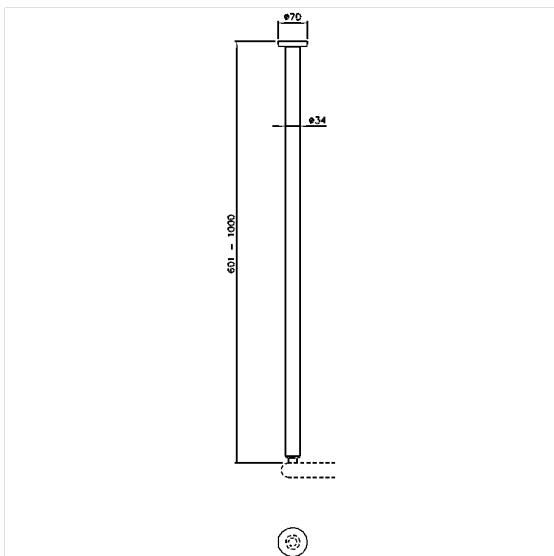

Nylon Care 400 Ceiling support

Article number: 0781140018

### Technical specifications

Product group	1500
Product	Ceiling support
Length	601 - 1000 mm
Material	polyamide
Surface	high gloss
Diameter	34 mm
Colour	available in nylon colours

### Product description

- Nylon Care - a well-trying and proven product family with a wide range of variants, three product series suiting many different requirements
- for Nylon Care 400 Shower curtain rails
- can be shortened (length)
- for fixing on connection thread of the shower curtain rail
- with plastic rose  $\varnothing$  70mm for concealed screw fixing and glass fiber reinforced plastic base
- In case of lightweight partition walls a backfill made of min. 20mm hardwood is needed
- expandable with ceiling support for suspended ceiling 0300348 / 0300349
- supplied with stainless steel Torx screw s $\varnothing$  6 x 70 mm and plugs