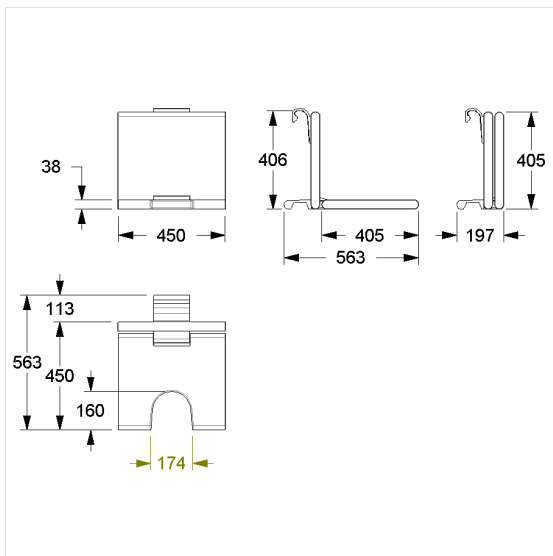

### Technical specifications

Product group	7000
Product	Hanging seat, with hygiene recess
Length	450 mm
Height	420 mm
Width	563 mm
Material	aluminium, padded made of PUR integral foam
Surface	scratch-resistant powder coating with antibacterial protection (except 091 Carbon black)
Colour	available in Cavere colours, padded, colour black
Loading	max. 150 kgs

### Product description

- Cavere Care as an award-winning product family with excellent design for all requirements
- for hanging in Cavere Care Shower handrails
- Pad with non-corrosive metal core throughout,
- with adjustable brake
- locked in place in vertical position
- for top edge of shower handrail 850mm the seat height corresponds 480 mm (DIN18040 und ÖNORM B1600)
- retrofittable with armrest 7843100