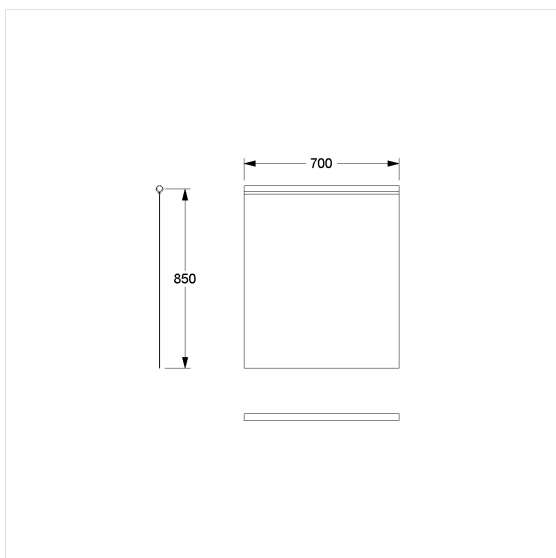

Care Shower guard rail

Article number: 0787052059

Product image

Technical specifications

Product group	1900
Product	Shower guard rail
Width	700 mm
Length	850 mm
Material	fabric
Colour	available in the shower curtains colours

Technical drawing

Product description

- fungicidal
- for Cavere Care shower guard rails
- washable at 40°C and suitable for disinfection up to 60°C
- quick drying and water repellent
- hemmed and with a sewn in coated lead band
- available in following shower curtain colours:
 - 019 - White with structure
 - 051 - White with oval pattern
 - 052 - Grey with oval pattern
 - 054 - White with diagonal stripes
 - 059 - White Trevira CS
- white made of Trevira CS material (059) additionally flame retardant according to DIN 4102, building material category B1,
- with velcro fastening
- colour pattern available upon request
- upon request available in different lengths