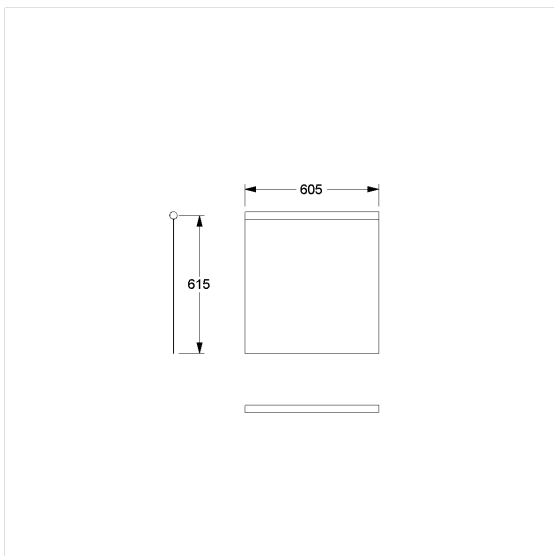

## Care Solutions

Care Shower guard rail

Article number: 0787056054

### Technical specifications

Product group	1900
Product	Shower guard rail
Width	605 mm
Length	615 mm
Material	Polyester
Colour	available in the shower curtains colours

### Product description

- antibacterial and fungicidal
- for Cavere Care Lift-up support rail L=850mm
- washable at 40°C and suitable for disinfection up to 60°C
- quick drying and water repellent
- hemmed and with a sewn in coated lead band
- with velcro fastening
- available in following shower curtain colours:
  - 019 - White with structure
  - 051 - White with oval pattern
  - 052 - Grey with oval pattern
  - 054 - White with diagonal stripes
  - 059 - White Trevira CS
- white made of Trevira CS material (059) additionally flame retardant according to DIN 4102, building material category B1,
- colour pattern available upon request
- upon request available in different lengths