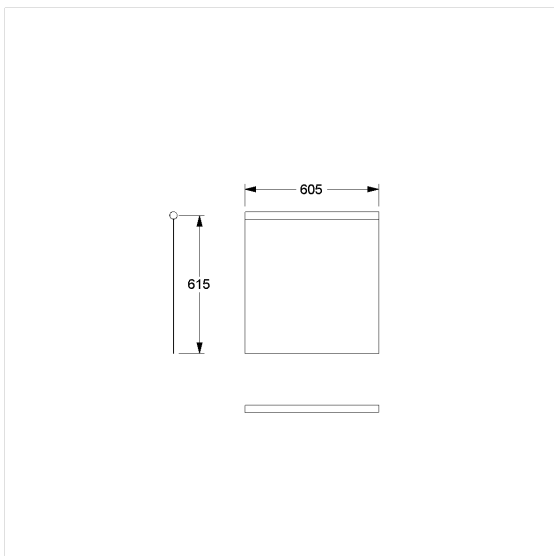

Care Solutions

Care Shower guard rail

Article number: 0787056054

Product image

Technical specifications

Product group	1900
Product	Shower guard rail
Compatible for	for Cavere Care
Width	605 mm
Length	615 mm
Material	Polyester
Colour	available in the shower curtains colours

Technical drawing

Product description

- antibacterial and fungicidal
- for Cavere Care Lift-up support rail L=850mm
- washable at 40°C and suitable for disinfection up to 60°C
- quick drying and water repellent
- hemmed and with a sewn in coated lead band
- with velcro fastening
- available in following shower curtain colours:
 - colour 019 - white with structure
 - colour 051 - white with oval pattern
 - colour 052 - grey with oval pattern
 - colour 054 - white with diagonal stripes
 - colour 059 - white Trevira CS
- white made of Trevira CS material (059) additionally flame retardant according to DIN 4102, building material category B1,
- colour pattern available upon request
- upon request available in different lengths