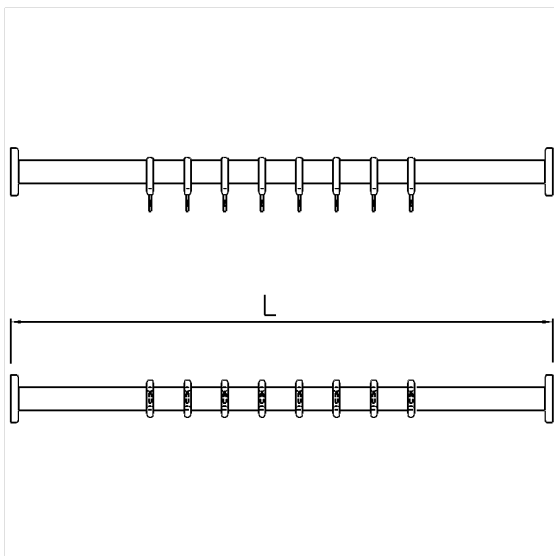

Product data sheet

Care Solutions · Nylon Care 400

NORMBAU

PASSION FOR CARE

Nylon Care 400 Shower curtain rail,
with curtain rings

Article number: 0781220018

Product image

Technical specifications

Product group	1500
Product	Shower curtain rail, with curtain rings
Form	I-shaped
Length	526 - 1050 mm
Material	polyamide
Surface	high gloss with antibacterial protection
Diameter	34 mm
Colour	available in nylon colours

Technical drawing

Product description

- Nylon Care - a well-trying and proven product family with a wide range of variants, three product series suiting many different requirements
- Connection thread for ceiling support available upon request
- Nylon curtain rings corresponding to colour tone of the shower curtain
- with plastic rose \varnothing 70mm for concealed screw fixing and glass fiber reinforced plastic base
- In case of lightweight partition walls a backfill made of min. 20mm hardwood is needed
- expandable with Care shower curtains
- supplied with stainless steel Torx screw $s\varnothing$ 6 x 70 mm and plugs
- upon request available in different lengths