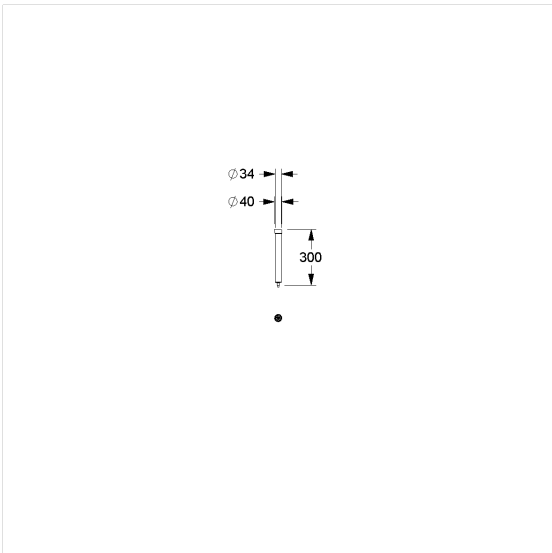

Verso Care Ceiling support

Article number: 3501843018

Product image

Technical specifications

Product group	3800
Product	Ceiling support
Length	300 mm
Material	polyamide
Surface	high gloss
Diameter	34 mm
Colour	available in nylon colours

Technical drawing

Product description

- Nylon Care - a well-tried and proven product family with a wide range of variants, three product series suiting many different requirements
- for Verso Care shower curtain rails
- can be shortened (length)
- for fixing on connection thread of the shower curtain rail
- ceiling support with axial fixing screw
- In case of lightweight partition walls a backfill made of min. 20mm hardwood is needed