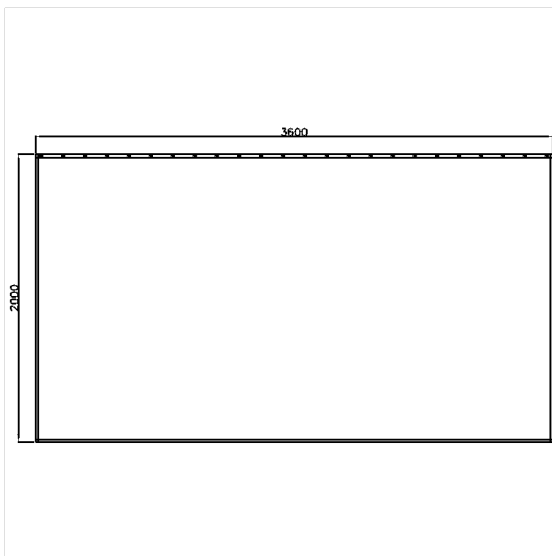

Care Solutions

Care Shower curtain

Article number: 0787390054

Product image

Technical specifications

Product group	1900
Product	Shower curtain
Width	3600 mm
Length	1 mm
Material	Polyester
Colour	available in the shower curtains colours

Technical drawing

Product description

- for Cavere Care Shower curtain rails
- antibacterial and fungicidal
- washable at 40°C and suitable for disinfection up to 60°C
- quick drying and water repellent
- with nickel-plated brass eyelets for curtain rings
- hemmed and with a sewn in eco-band
- available in following shower curtain colours:
 - 019 - White with structure
 - 051 - White with oval pattern
 - 052 - Grey with oval pattern
 - 054 - White with diagonal stripes
 - 059 - White Trevira CS
- white made of Trevira CS material (059) additionally flame retardant according to DIN 4102, building material category B1,
- colour pattern available upon request
- upon request available in different lengths