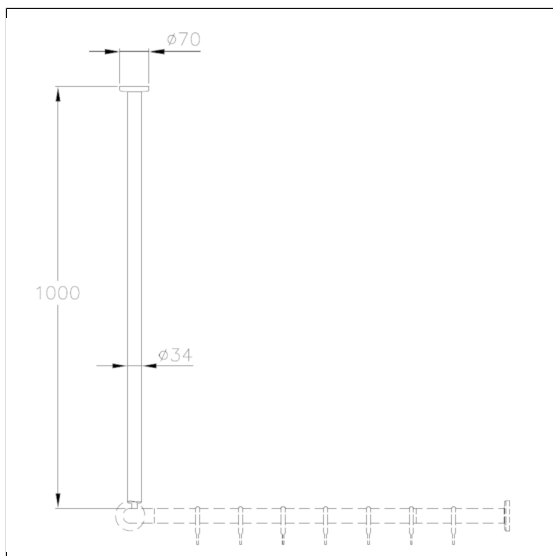

## Care Solutions · Nylon Care 300

Nylon Care 300 Ceiling support

Article number: 0300344019

### Product image

### Technical specifications

Product group	0700
Product	Ceiling support
Length	1000 mm
Material	polyamide
Surface	high gloss
Diameter	34 mm
Colour	available in nylon colours

### Product description

- Nylon Care - a well-trying and proven product family with a wide range of variants, three product series suiting many different requirements
- for Nylon Care 300 Shower curtain rails
- can be shortened (length)
- for fixing on connection thread of the shower curtain rail
- with plastic rose  $\varnothing$  70mm for concealed screw fixing and glass fiber reinforced plastic base
- In case of lightweight partition walls a backfill made of min. 20mm hardwood is needed
- expandable with ceiling support for suspended ceiling 0300348 / 0300349
- supplied with stainless steel Torx screw s $\varnothing$  6 x 70 mm and plugs