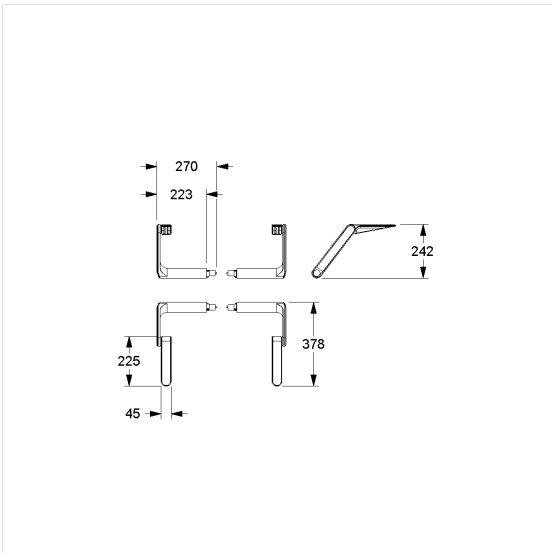

Care Solutions · Modular Seating Solution

Ascento armrest,
retrofittable

Article number: 8750002150

Product image

Technical specifications

Product group	8700
Product	armrest, retrofittable
Length	371 mm
Height	254 mm
Width	223 mm
Material	aluminium
Surface	scratch-resistant powder coating
Colour	available in Ascento colours

Technical drawing

Product description

- Ascento as Modular Seating Solution, expandible and combinable
- for Ascento Lift-up shower seats
- armrest can be folded up/down separately from each other
- locked in place in vertical position