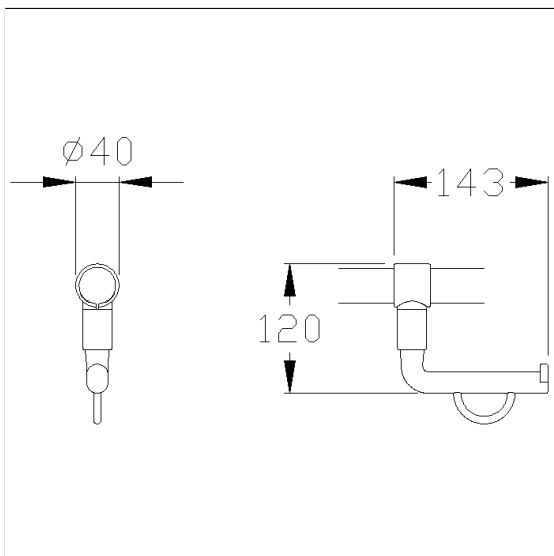

Care Solutions · Nylon Care Accessories

Nylon Care Toilet roll holder,
retrofittable

Article number: 4449120067

Product image

Technical specifications

Product group	2000
Product	Toilet roll holder, retrofittable
Length	141 mm
Width	38 mm
Height	110 mm
Material	polyamide
Surface	high gloss with antibacterial protection
Colour	available in colours Dark grey (018), White (019) and Manhattan (067)

Technical drawing

Product description

- Nylon Care - a well-trying and proven product family with a wide range of variants, three product series suiting many different requirements
- for Nylon Care Lift-up support rails and wall-mounted support rails and grab rails
- for take on commercially available paper rolls
- with maintenance-free roll brake
- supplied with fixing material
- not suitable for lift-up support rails with one horizontal rail (0437...) and angled grab rails of Nylon Care 400 series