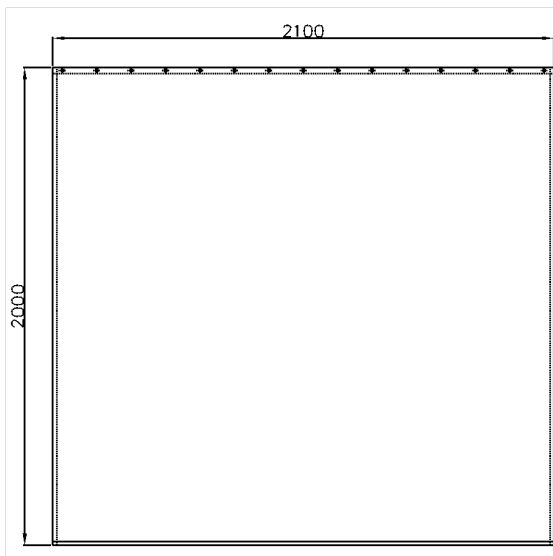

Care Solutions

Care Shower curtain

Article number: 0787340059

Product image

Technical specifications

Product group	1900
Product	Shower curtain
Width	2100 mm
Length	1 mm
Material	fabric
Colour	available in the shower curtains colours

Technical drawing

Product description

- for Cavere Care Shower curtain rails
- fungicidal
- washable at 40°C and suitable for disinfection up to 60°C
- quick drying and water repellent
- with nickel-plated brass eyelets for curtain rings
- hemmed and with a sewn in coated lead band
- available in following shower curtain colours:
 - 019 - White with structure
 - 051 - White with oval pattern
 - 052 - Grey with oval pattern
 - 054 - White with diagonal stripes
 - 059 - White Trevira CS
- white made of Trevira CS material (059) additionally flame retardant according to DIN 4102, building material category B1,
- colour pattern available upon request
- upon request available in different lengths