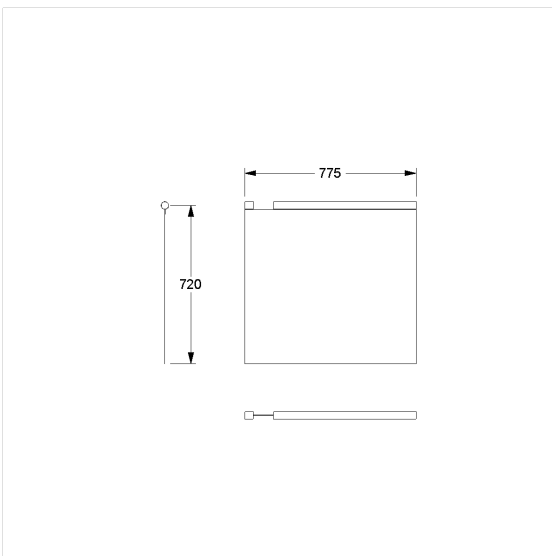

Care Shower guard rail

Article number: 0787013059

### Technical specifications

Product group	1900
Product	Shower guard rail
Width	775 mm
Length	720 mm
Material	fabric
Colour	available in the shower curtains colours

### Product description

- fungicidal
- for Inox Care and Nylon Care Lift-up support rails L= 850 and 900 mm
- washable at 40°C and suitable for disinfection up to 60°C
- quick drying and water repellent
- hemmed and with a sewn in coated lead band
- with velcro fastening
- available in following shower curtain colours:
  - 019 - White with structure
  - 051 - White with oval pattern
  - 052 - Grey with oval pattern
  - 054 - White with diagonal stripes
  - 059 - White Trevira CS
- white made of Trevira CS material (059) additionally flame retardant according to DIN 4102, building material category B1,
- colour pattern available upon request
- upon request available in different lengths