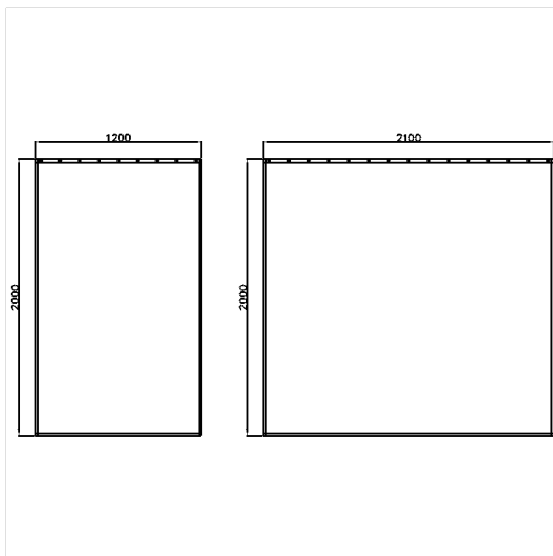

Care Solutions

Care Shower curtain,
two pieces

Article number: 0787610051

Product image

Technical specifications

Product group	1900
Product	Shower curtain, two pieces
Width	1200 mm
Width part 2	2100 mm
Length	1 mm
Material	Polyester
Colour	available in the shower curtains colours

Technical drawing

Product description

- for Cavere Care Shower curtain rails
- antibacterial and fungicidal
- washable at 40°C and suitable for disinfection up to 60°C
- quick drying and water repellent
- with nickel-plated brass eyelets for curtain rings
- hemmed and with a sewn in coated lead band
- available in following shower curtain colours:
 - 019 - White with structure
 - 051 - White with oval pattern
 - 052 - Grey with oval pattern
 - 054 - White with diagonal stripes
 - 059 - White Trevira CS
- white made of Trevira CS material (059) additionally flame retardant according to DIN 4102, building material category B1,
- colour pattern available upon request
- upon request available in different lengths