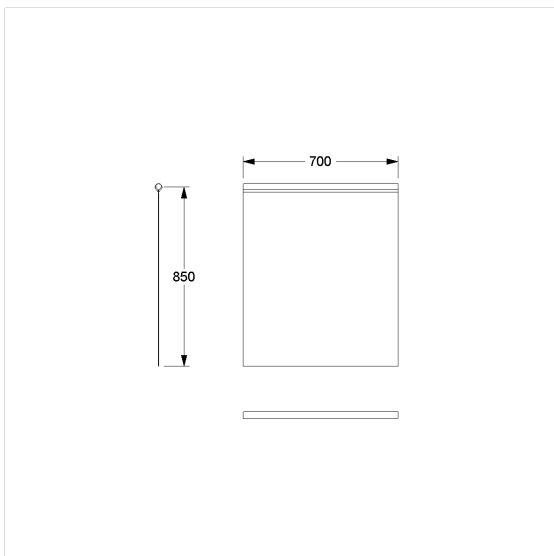

Care Solutions

Care Shower guard rail

Article number: 0787052052

Product image

Technical specifications

Product group	1900
Product	Shower guard rail
Width	850 mm
Length	700 mm
Material	Polyester
Colour	available in the shower curtains colours

Technical drawing

Product description

- antibacterial and fungicidal
- for Cavere Care shower guard rails
- washable at 40°C and suitable for disinfection up to 60°C
- quick drying and water repellent
- hemmed and with a sewn in coated lead band
- with velcro fastening
- available in following shower curtain colours:
 - colour 019 - white with structure
 - colour 051 - white with oval pattern
 - colour 052 - grey with oval pattern
 - colour 054 - white with diagonal stripes
 - colour 059 - white Trevira CS
- white made of Trevira CS material (059) additionally flame retardant according to DIN 4102, building material category B1,
- colour pattern available upon request
- upon request available in different lengths