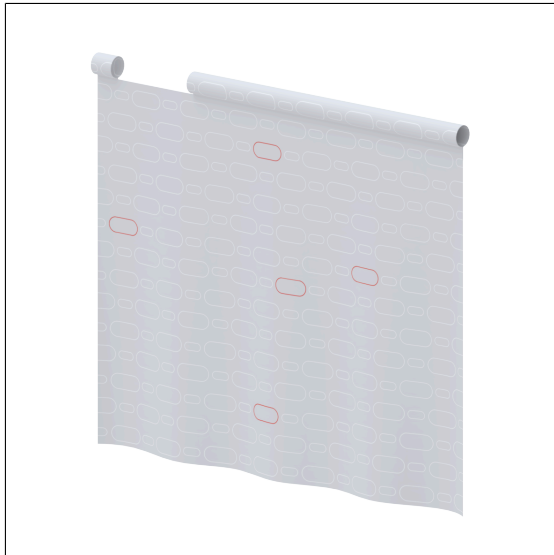

Care Solutions

Care Shower guard rail

Article number: 0787052052

Product image

Technical specifications

Product group	1900
Product	Shower guard rail
Width	850 mm
Length	700 mm
Material	Polyester
Colour	available in the shower curtains colours

Technical drawing

Product description

- antibacterial and fungicidal
- for Cavere Care shower guard rails
- washable at 40°C and suitable for disinfection up to 60°C
- quick drying and water repellent
- hemmed and with a sewn in coated lead band
- with velcro fastening
- available in following shower curtain colours:
 - colour 019 - white with structure
 - colour 051 - white with oval pattern
 - colour 052 - grey with oval pattern
 - colour 054 - white with diagonal stripes
 - colour 059 - white Trevira CS
- white made of Trevira CS material (059) additionally flame retardant according to DIN 4102, building material category B1,
- colour pattern available upon request
- upon request available in different lengths