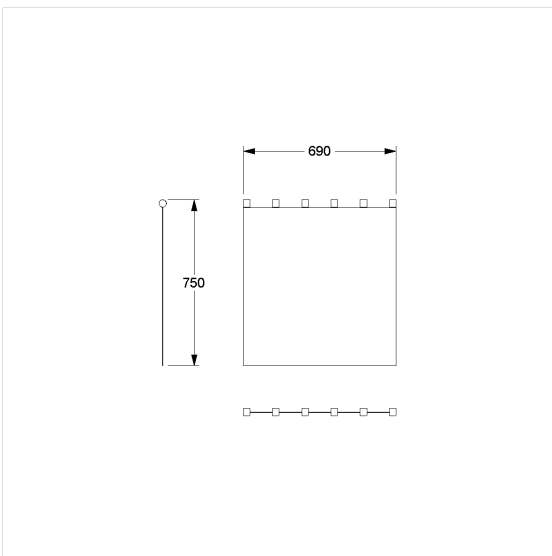

Care Shower guard rail

Article number: 0300975052

NORMBAU

PASSION FOR CARE

Product image

Technical specifications

Product group	1900
Product	Shower guard rail
Width	690 mm
Length	750 mm
Material	Polyester
Colour	available in the shower curtains colours

Technical drawing

Product description

- antibacterial and fungicidal
- for Nylon Care 300 shower guard rail
- washable at 40°C and suitable for disinfection up to 60°C
- quick drying and water repellent
- hemmed and with a sewn in coated lead band
- with velcro fastening
- available in following shower curtain colours:
 - 019 - White with structure
 - 051 - White with oval pattern
 - 052 - Grey with oval pattern
 - 054 - White with diagonal stripes
 - 059 - White Trevira CS
- white made of Trevira CS material (059) additionally flame retardant according to DIN 4102, building material category B1,
- colour pattern available upon request
- upon request available in different lengths