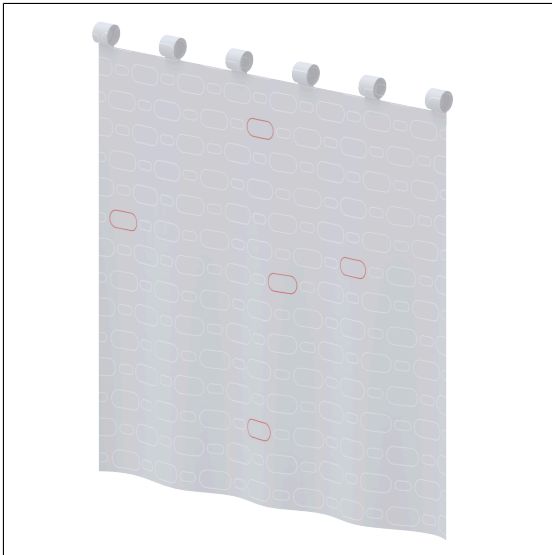

Care Shower guard rail

Article number: 0300975052

NORMBAU

PASSION FOR CARE

Product image

Technical specifications

Product group	1900
Product	Shower guard rail
Width	690 mm
Length	750 mm
Material	Polyester
Colour	available in the shower curtains colours

Technical drawing

Product description

- antibacterial and fungicidal
- for Nylon Care 300 shower guard rail
- washable at 40°C and suitable for disinfection up to 60°C
- quick drying and water repellent
- hemmed and with a sewn in coated lead band
- with velcro fastening
- available in following shower curtain colours:
 - 019 - White with structure
 - 051 - White with oval pattern
 - 052 - Grey with oval pattern
 - 054 - White with diagonal stripes
 - 059 - White Trevira CS
- white made of Trevira CS material (059) additionally flame retardant according to DIN 4102, building material category B1,
- colour pattern available upon request
- upon request available in different lengths