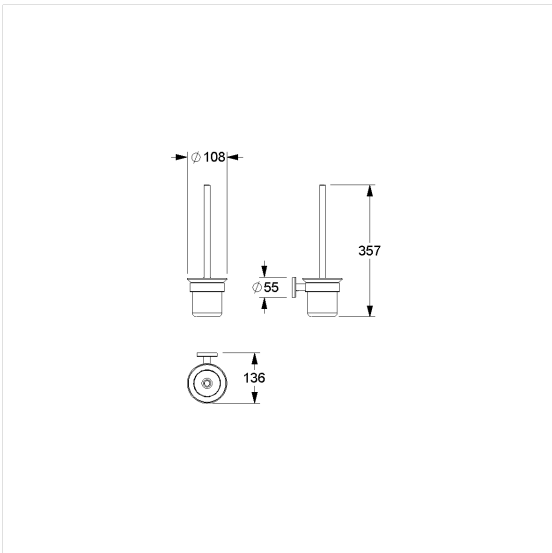

Care Solutions · Inox Care Accessories

Inox Care Toilet brush set

Article number: 2290185009

Product image

Technical specifications

Product group	5600
Product	Toilet brush set
Length	350 mm
Width	110 mm
Height	145 mm
Material	stainless steel, material No. 1.4401 (A4, AISI 316)
Surface	brushed finish
Colour	Stainless steel (009)

Technical drawing

Product description

- Inox Care as a robust and timeless classic with bacteriostatic properties
- centered brush position
- toilet brush holder removable for cleaning
- with removable black brush head \varnothing 70 mm
- with plastic damping ring
- for wall mounting
- with stainless steel roses \varnothing 55mm for concealed screw fixing
- supplied with fixing material