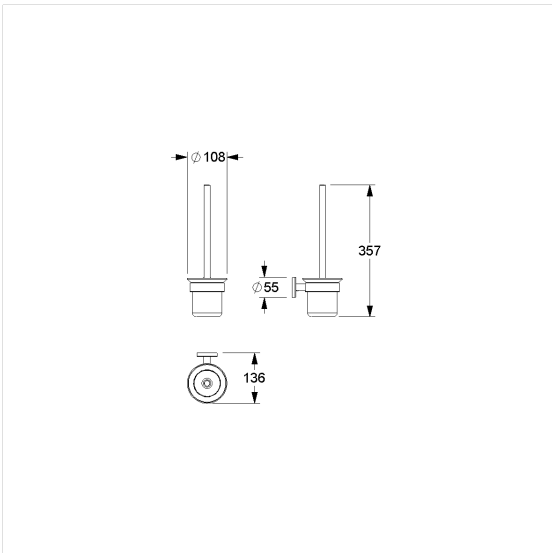

Inox Care Toilet brush set

Article number: 2290185009

Product image

Technical specifications

Product group	5600
Product	Toilet brush set
Length	350 mm
Width	110 mm
Height	145 mm
Material	stainless steel, material No. 1.4401 (A4, AISI 316)
Surface	brushed finish
Colour	Stainless steel (009)

Technical drawing

Product description

- Inox Care as a robust and timeless classic with bacteriostatic properties
- centered brush position
- toilet brush holder removable for cleaning
- with removable black brush head \varnothing 70 mm
- with plastic damping ring
- for wall mounting
- with stainless steel roses \varnothing 55mm for concealed screw fixing
- supplied with fixing material