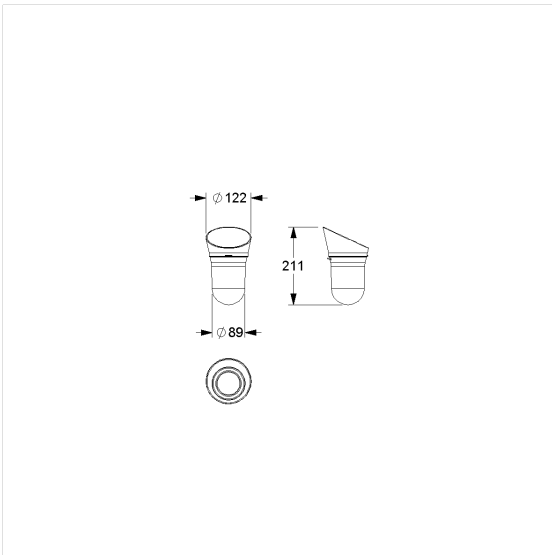

## Care Solutions · Nylon Care Accessories

Nylon Care Spare toilet brush pot

Article number: 0300449019

### Technical specifications

Product group	0700
Product	Spare toilet brush pot
Length	148 mm
Width	135 mm
Height	211 mm
Material	polyamide
Surface	high gloss
Colour	available in nylon colours

### Product description

- Nylon Care - a well-trying and proven product family with a wide range of variants, three product series suiting many different requirements
- for Nylon Care Toilet brush set 0300444 / 4300444