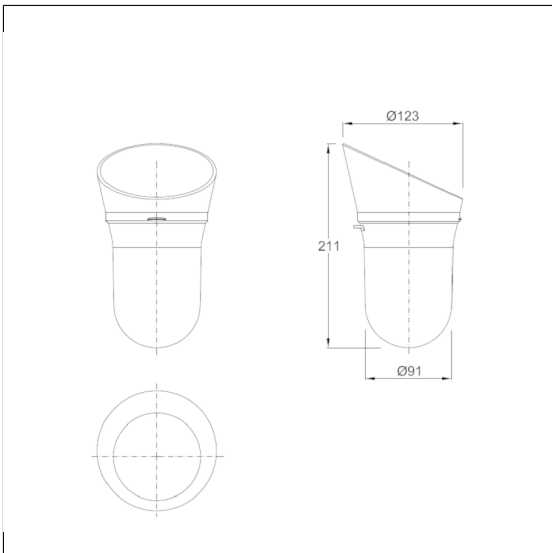

Care Solutions · Nylon Care Accessories

Nylon Care Spare toilet brush pot

Article number: 0300449019

Product image

Technical specifications

Product group	0700
Product	Spare toilet brush pot
Length	148 mm
Width	135 mm
Height	211 mm
Material	polyamide
Surface	high gloss
Colour	available in nylon colours

Technical drawing

Product description

- Nylon Care - a well-tried and proven product family with a wide range of variants, three product series suiting many different requirements
- for Nylon Care Toilet brush set 0300444 / 4300444