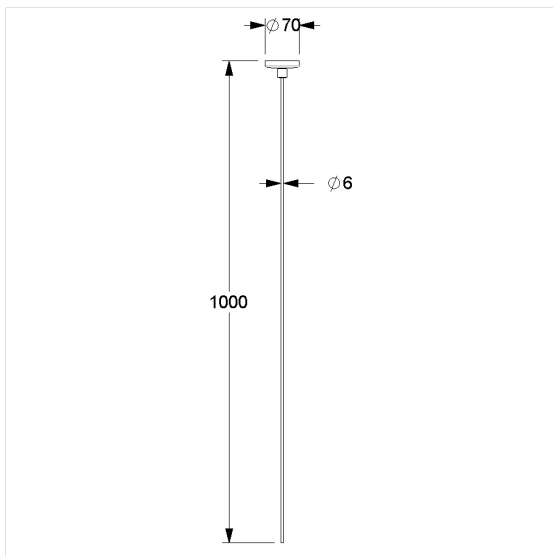

Care Solutions · Special Care PSY

Special Care PSY Ceiling support

Article number: 0788002019

Product image

Technical specifications

Product group	2010
Product	Ceiling support
Length	1000 mm
Material	aluminium
Surface	scratch-resistant powder coating
Diameter	6 mm
Colour	available in Dark grey (018) and White (019)
Loading	max. 30 kgs

Technical drawing

Product description

- Special Care PSY used to reduce the risk of suicide
- release function activated before reaching the load of 25kg
- Reusable by clipping on
- for Special Care PSY shower curtain rails made of aluminium
- can be shortened (length)
- for fixing on connection thread of the shower curtain rail
- with plastic rose Ø 70mm for concealed screw fixing
- In case of lightweight partition walls a backfill made of min. 20mm hardwood is needed
- supplied with stainless steel Torx screw sØ 6 x 70 mm and plugs