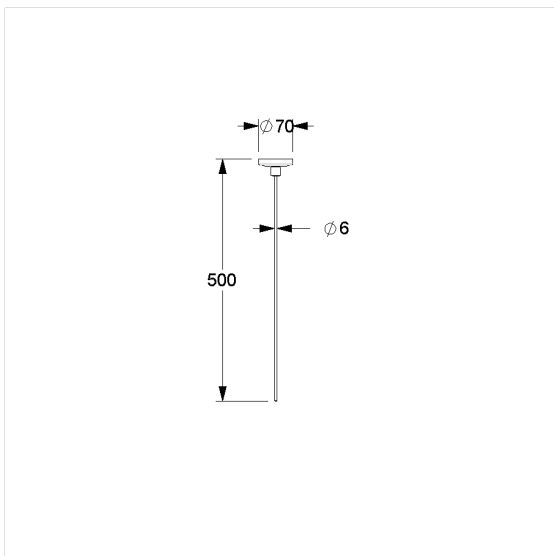

Technical drawing

Product description

- Special Care PSY used to reduce the risk of suicide
- release function activated before reaching the load of 25kg
- Reusable by clipping on
- for Special Care PSY shower curtain rails made of aluminium
- can be shortened (length)
- for fixing on connection thread of the shower curtain rail
- with plastic rose $\varnothing$ 70mm for concealed screw fixing
- In case of lightweight partition walls a backfill made of min. 20mm hardwood is needed
- supplied with stainless steel Torx screw $s\varnothing$ 6 x 70 mm and plugs