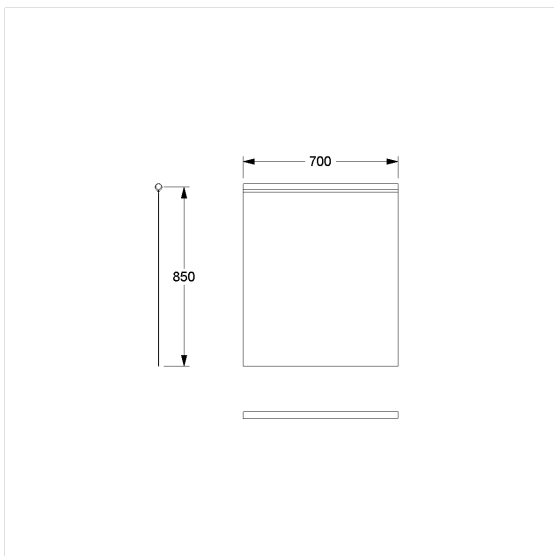

Care Solutions

Care Shower guard rail

Article number: 0787052051

Product image

Technical specifications

Product group	1900
Product	Shower guard rail
Width	850 mm
Length	700 mm
Material	Polyester
Colour	available in the shower curtains colours

Technical drawing

Product description

- antibacterial and fungicidal
- for Cavere Care shower guard rails
- washable at 40°C and suitable for disinfection up to 60°C
- quick drying and water repellent
- hemmed and with a sewn in coated lead band
- with velcro fastening
- available in following shower curtain colours:
 - colour 019 - white with structure
 - colour 051 - white with oval pattern
 - colour 052 - grey with oval pattern
 - colour 054 - white with diagonal stripes
 - colour 059 - white Trevira CS
- white made of Trevira CS material (059) additionally flame retardant according to DIN 4102, building material category B1,
- colour pattern available upon request
- upon request available in different lengths