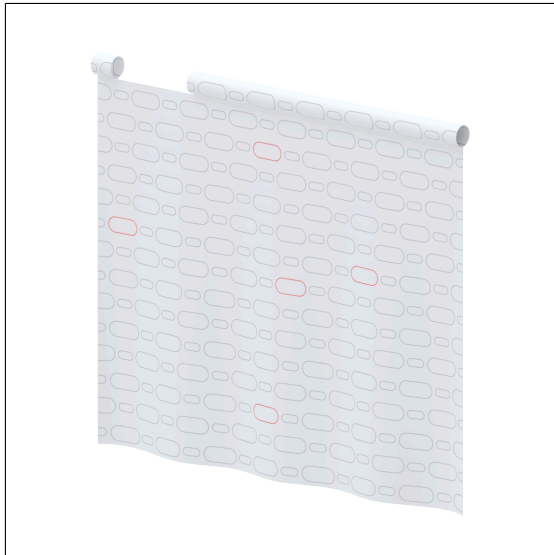

Care Solutions

Care Shower guard rail

Article number: 0787052051

Product image

Technical specifications

Product group	1900
Product	Shower guard rail
Width	850 mm
Length	700 mm
Material	Polyester
Colour	available in the shower curtains colours

Technical drawing

Product description

- antibacterial and fungicidal
- for Cavere Care shower guard rails
- washable at 40°C and suitable for disinfection up to 60°C
- quick drying and water repellent
- hemmed and with a sewn in coated lead band
- with velcro fastening
- available in following shower curtain colours:
 - colour 019 - white with structure
 - colour 051 - white with oval pattern
 - colour 052 - grey with oval pattern
 - colour 054 - white with diagonal stripes
 - colour 059 - white Trevira CS
- white made of Trevira CS material (059) additionally flame retardant according to DIN 4102, building material category B1,
- colour pattern available upon request
- upon request available in different lengths