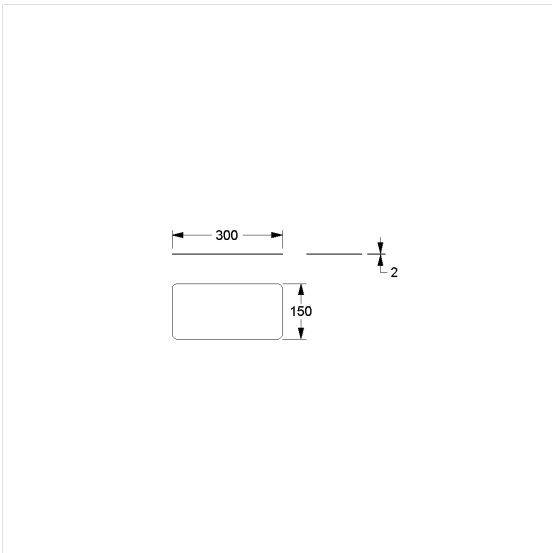

Technical drawing

Product description

- Cavere FlexCare as modular rail system for accessories
- for Cavere FlexTray
- anti-slip padding

Antibac

000 018