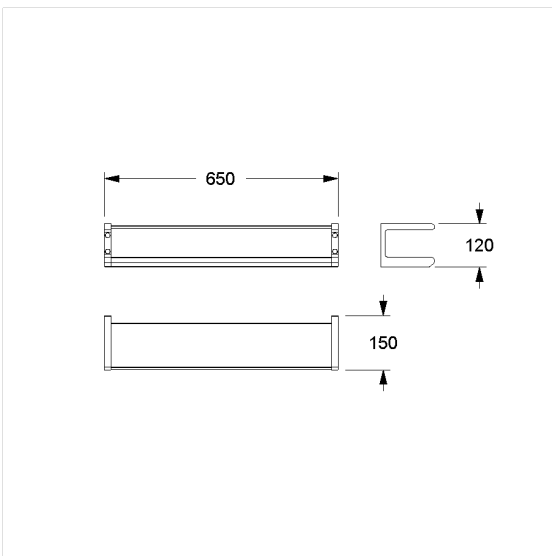

Care Solutions · Cavere Care Accessories

Cavere Care Glass shelf,
with Grab bar

Article number: 7510260095

Product image

Technical specifications

Product group	7010
Product	Glass shelf, with Grab bar
Length	650 mm
Width	150 mm
Height	120 mm
Material	aluminium, Glass shelf
Surface	scratch-resistant powder coating with antibacterial protection (except 091 Carbon black), Satinised glass
Colour	available in Cavere colours

Technical drawing

Product description

- Cavere Care as an award-winning product family with excellent design for all requirements
- Ergonomic grab bar due to trigonometric grip contour
- suitable for installation in front of wall-mounted mirrors with a width of 600mm
- Glass panel with a thickness of 8mm and rounded edges
- for wall mounting
- concealed screw fixing
- supplied with stainless steel Torx screws $\varnothing 5 \times 60$ mm and plugs