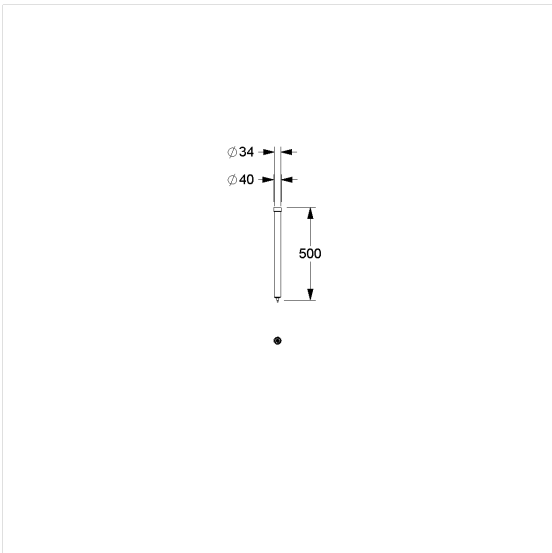

Verso Care Ceiling support

Article number: 3501845022

Product image

Technical specifications

Product group	3800
Product	Ceiling support
Length	500 mm
Material	polyamide
Surface	high gloss
Diameter	34 mm
Colour	available in nylon colours

Technical drawing

Product description

- Nylon Care - a well-tried and proven product family with a wide range of variants, three product series suiting many different requirements
- for Verso Care shower curtain rails
- can be shortened (length)
- for fixing on connection thread of the shower curtain rail
- ceiling support with axial fixing screw
- In case of lightweight partition walls a backfill made of min. 20mm hardwood is needed
- supplied with stainless steel Torx screw sØ 6 x 70 mm and plugs