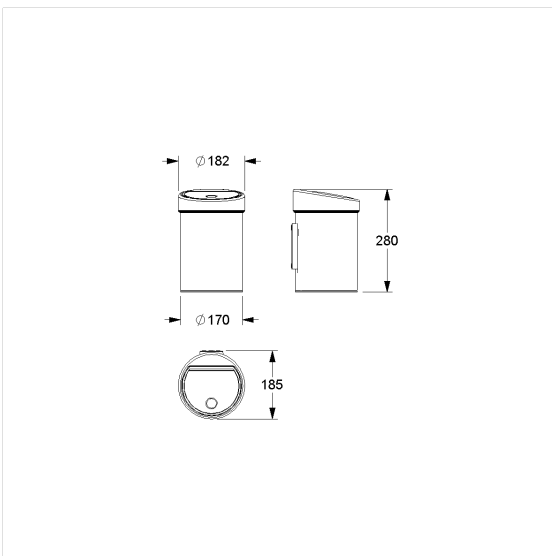

## Care Solutions · Inox Care Accessories

Inox Care Waste bin

Article number: 2070499009

### Technical specifications

Product group	5600
Product	Waste bin
Length	182 mm
Width	280 mm
Height	185 mm
Capacity	3 l
Diameter	182 mm
Material	stainless steel, material No. 1.4301 (A2, AISI 304)
Surface	brushed finish
Colour	Stainless steel (009), Lid black

### Product description

- Inox Care as a robust and timeless classic with bacteriostatic properties
- removable plastic bin
- with touch opening system
- Removable for cleaning
- concealed screw fixing
- with wall bracket for wall mounting, recommended fixing height to the lower edge of the waste bin is 470mm
- alternatively application free-standing on the floor
- supplied with fixing material