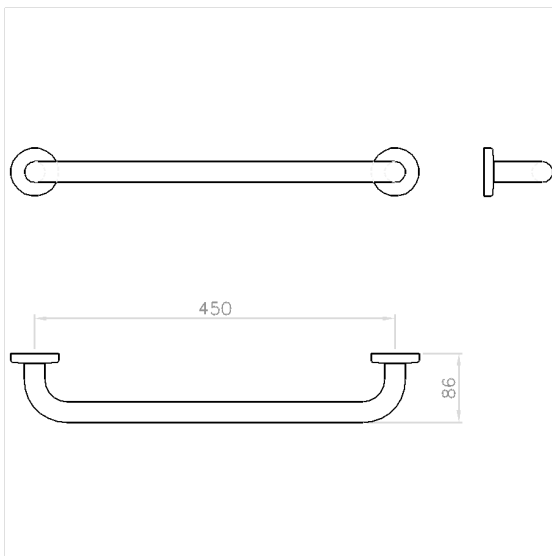

Care Solutions · Nylon Care Accessories

Nylon Care Towel rail,
with rosettes

Article number: 0528110019

Product image

Technical specifications

Product group	1500
Product	Towel rail, with rosettes
Length	520 mm
Width	86 mm
Height	70 mm
Diameter	26 mm
Material	polyamide
Surface	high gloss
Colour	available in nylon colours

Technical drawing

Product description

- Nylon Care - a well-tried and proven product family with a wide range of variants, three product series suiting many different requirements
- for hanging towels
- with plastic rose \varnothing 60mm for concealed screw fixing
- supplied with fixing material