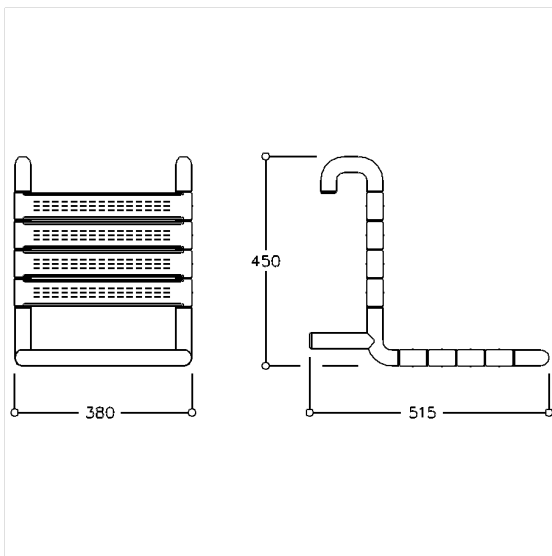

Care Solutions · Verso Care Duo

Verso Care Duo Hanging seat

Article number: 0300771912

Product image

Technical specifications

Product group	0700
Product	Hanging seat
Length	380 mm
Height	450 mm
Width	515 mm
Material	polyamide
Surface	high gloss
Colour	Red-White (912)
Loading	max. 175 kgs

Technical drawing

Product description

- Verso Care Duo facilitates orientation thanks to the high-contrast color combination
- for hanging in Cavere Care Shower handrails
- with non-corrosive steel core throughout
- with non-slip seat and backrest by textured surface
- for top edge of shower handrail 850mm the seat height corresponds 470 mm (DIN18040 und ÖNORM B1600)