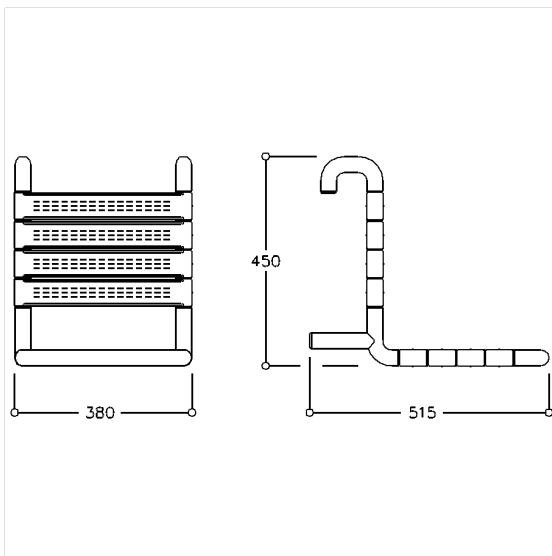

Care Solutions · Verso Care Duo

Verso Care Duo Hanging seat

Article number: 0300771912

Product image

Technical specifications

Product group	0700
Product	Hanging seat
Length	380 mm
Height	450 mm
Width	515 mm
Material	polyamide
Surface	high gloss
Colour	Red-White (912)

Technical drawing

Product description

- Verso Care Duo facilitates orientation thanks to the high-contrast color combination
- for hanging in Cavere Care Shower handrails
- with non-corrosive steel core throughout
- with non-slip seat and backrest by textured surface
- for top edge of shower handrail 850mm the seat height corresponds 470 mm (DIN18040 und ÖNORM B1600)