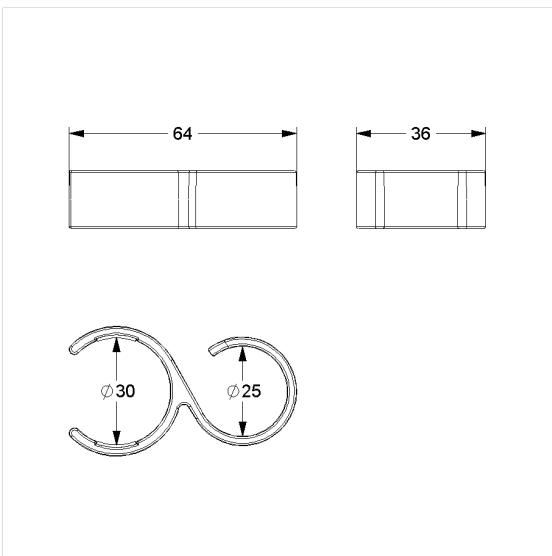

Care Solutions · Nylon Care Accessories

Nylon Care Hook / Shower hose guide,
retrofittable

Article number: 0925391014

Product image

Technical specifications

Product group	1500
Product	Hook / Shower hose guide, retrofittable
Length	65 mm
Width	35 mm
Height	15 mm
Material	polyamide
Surface	high gloss
Colour	available in nylon colours

Technical drawing

Product description

- Nylon Care - a well-tried and proven product family with a wide range of variants, three product series suiting many different requirements
- for clipping on Nylon Care Shower handrails and shower rails
- serves as a hook on shower handrails or for guiding the shower hose on the shower head rail
- with rubber inserts for slip resistance