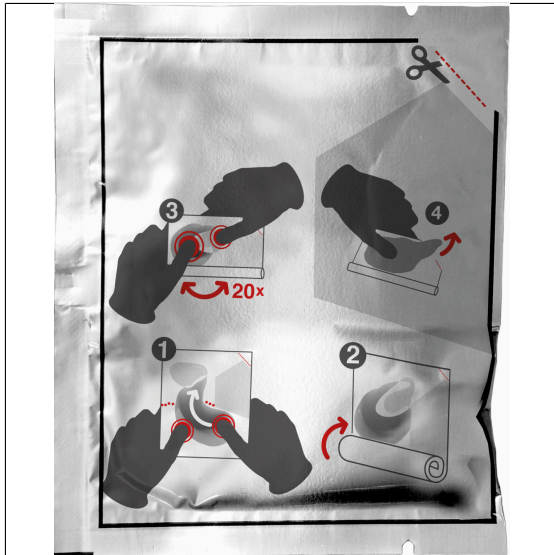

Care Solutions

Care Fixing set,
for glue fixing

Article number: 7100006000

Product image

Technical specifications

Product group	7010
Product	Fixing set, for glue fixing
Colour	Colourless (000)

Technical drawing

Product description

- for fixing suitable products to tiles without drilling, products are marked with the adhesive symbol
- can be removed without residues
- curing time of the glue: 12 hours
- 24 months best-before date
- supplied with glue bag 11g, glue strips and cleaning cloth