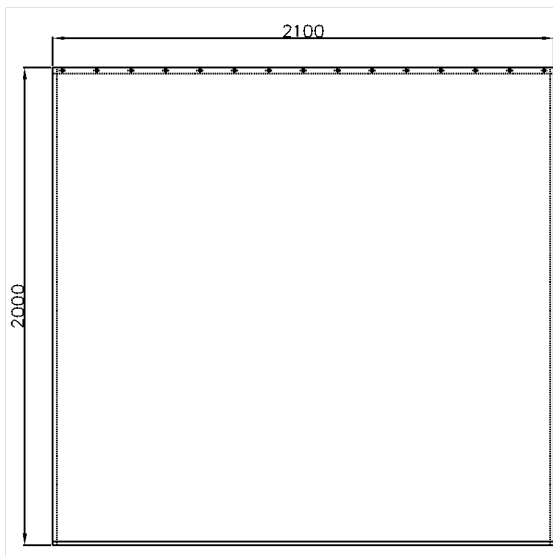

Technical drawing

Product description

- for Cavere Care Shower curtain rails
- antibacterial and fungicidal
- washable at 40°C and suitable for disinfection up to 60°C
- quick drying and water repellent
- with nickel-plated brass eyelets for curtain rings
- hemmed and with a sewn in coated lead band
- available in following shower curtain colours:
  - colour 019 - white with structure
  - colour 051 - white with oval pattern
  - colour 052 - grey with oval pattern
  - colour 054 - white with diagonal stripes
  - colour 059 - white Trevira CS
- white made of Trevira CS material (059) additionally flame retardant according to DIN 4102, building material category B1,
- colour pattern available upon request
- upon request available in different lengths

Antibac

019 051 052 054 059