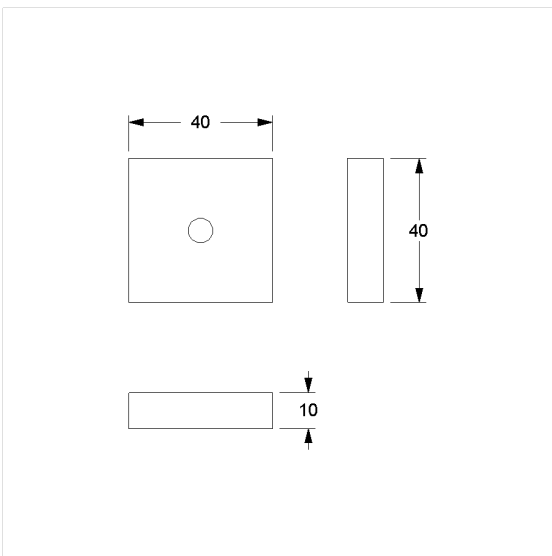

Care Solutions · Cavere Care

Cavere Care Spacer

Article number: 7470110095

Product image

Technical specifications

Product group	7000
Product	Spacer
Material	aluminium
Surface	scratch-resistant powder coating with antibacterial protection (except 091 Carbon black)
Colour	available in Cavere colours

Technical drawing

Product description

- Cavere Care as an award-winning product family with excellent design for all requirements
- for use on walls with partial tiling
- If a wall connection is located on a non-tiled area, the spacer washer can be placed underneath to compensate