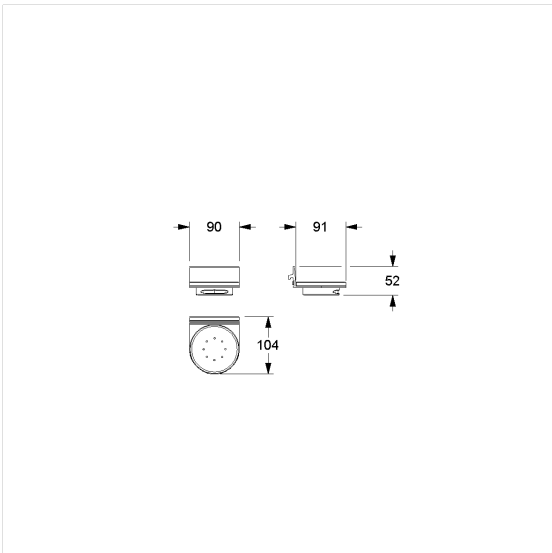

Care Solutions · Cavere Care Accessories

Cavere Care FlexSoap tray

Article number: 7100027092

Product image

Technical specifications

Product group	7010
Product	FlexSoap tray
Length	104 mm
Width	90 mm
Height	52 mm
Material	aluminium, Glass shelf
Surface	scratch-resistant powder coating with antibacterial protection (except 091 Carbon black), Satinised glass
Colour	available in Cavere colours

Technical drawing

Product description

- Cavere FlexCare as modular rail system for accessories
- for hanging in Cavere FlexRail
- tray can be removed for cleaning

Antibac

091 092 093 095 096