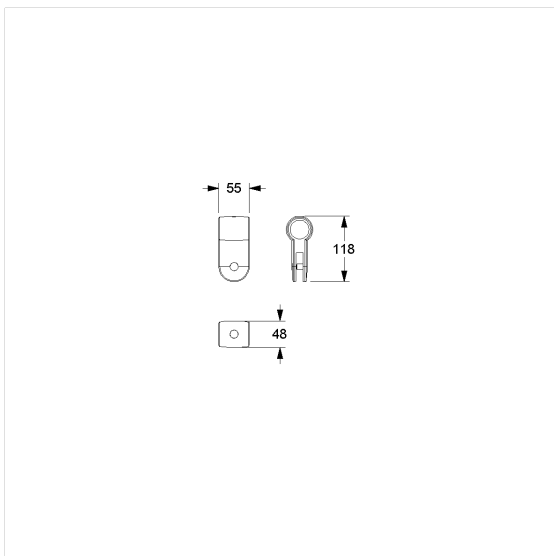

Technical drawing

Product description

- Design partition solutions for doors and partitions made of HPL board material
- For fixing partition wall panels to the upper framework
- for panel thickness 13 mm, can also be used for panel thickness 10 mm with spacer 0289620
- Supplied with threaded bush, two caps and two 5 x 20mm screws